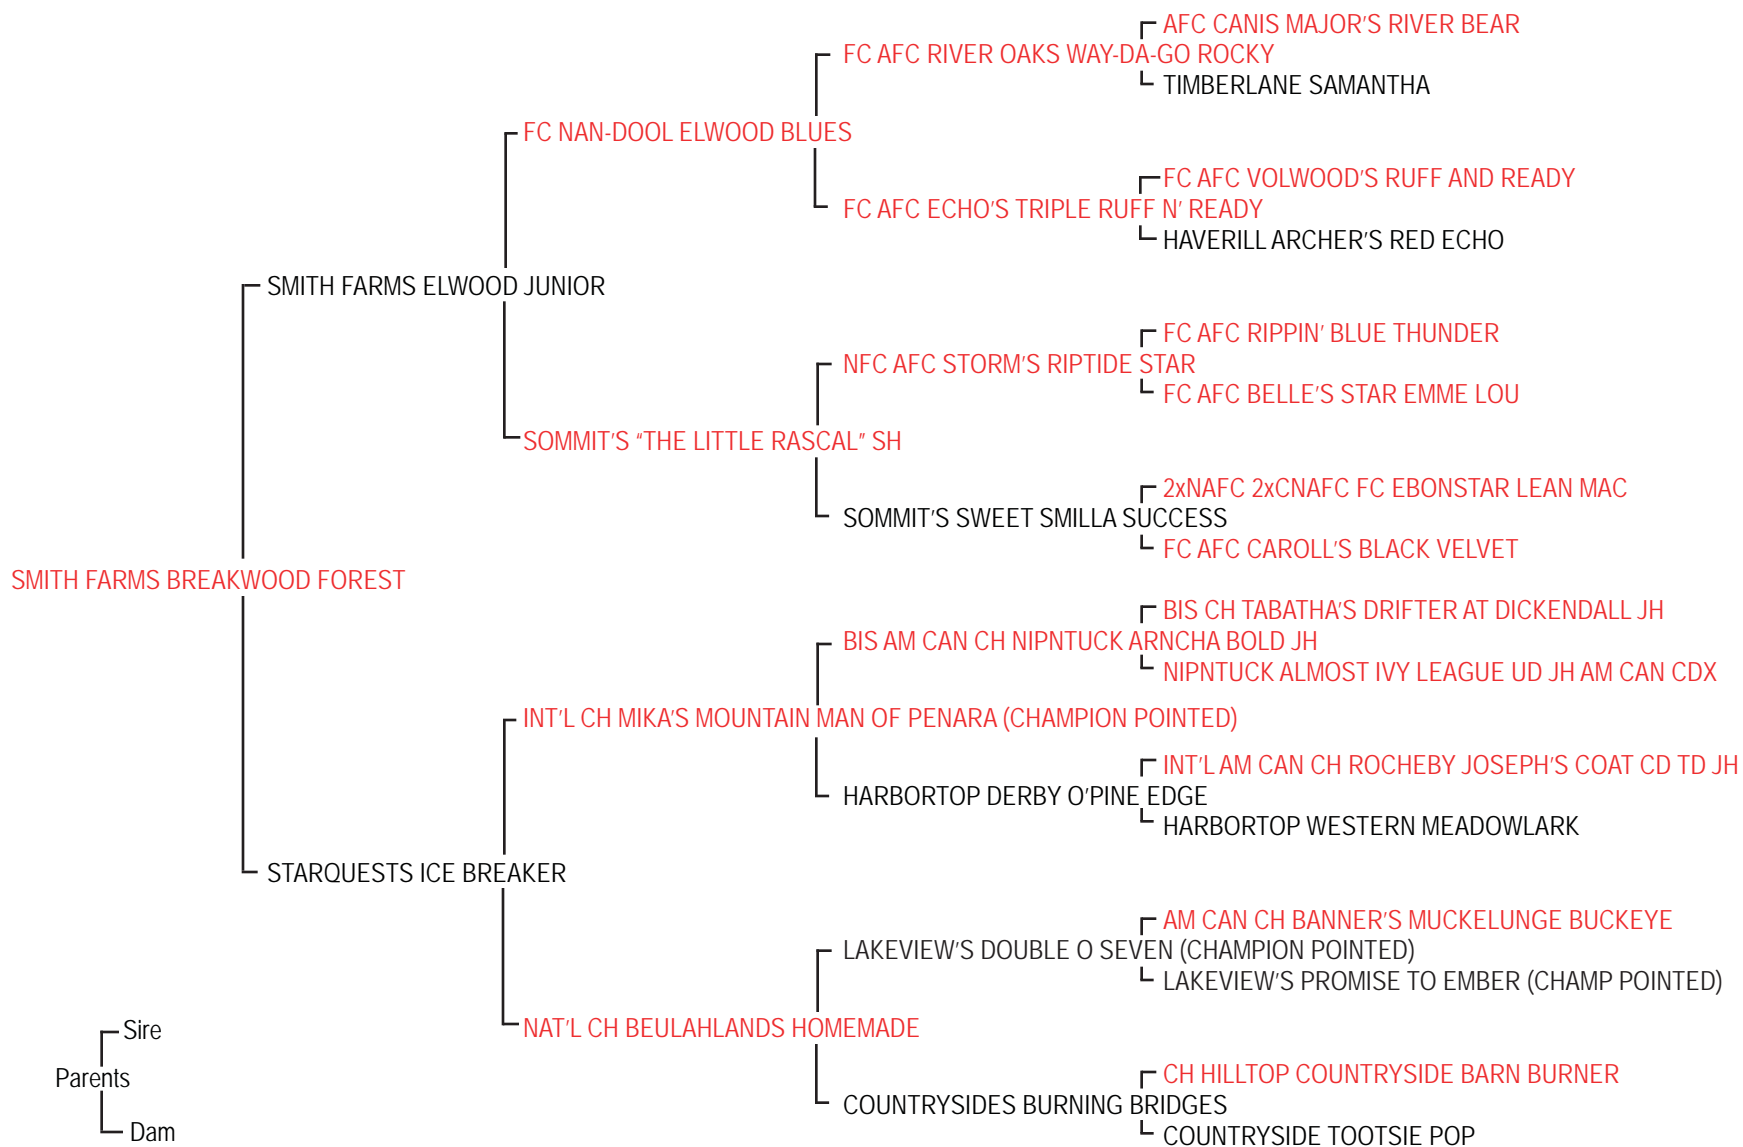

Smith Farms Breakwood Forest

Sire
 Parents
 Dam