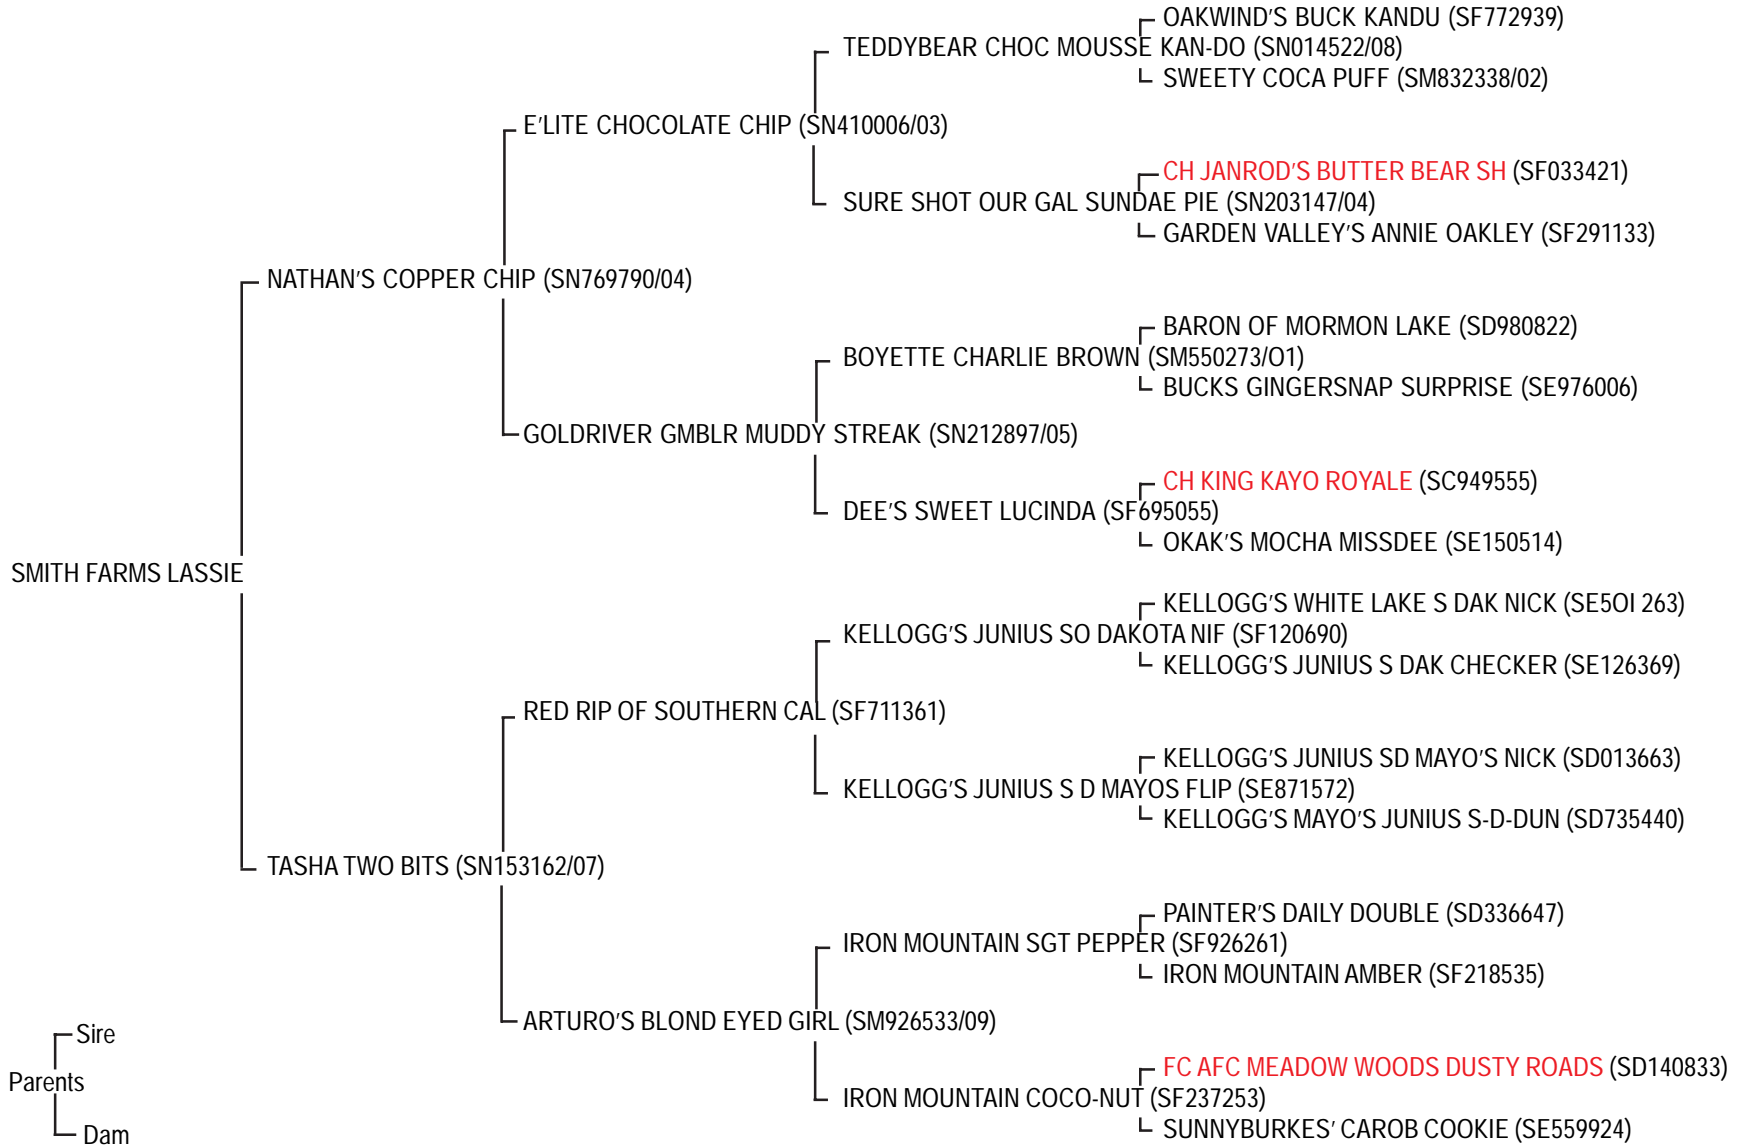

# Smith Farms Lassie

Parents  
 ┌ Sire  
 └ Dam