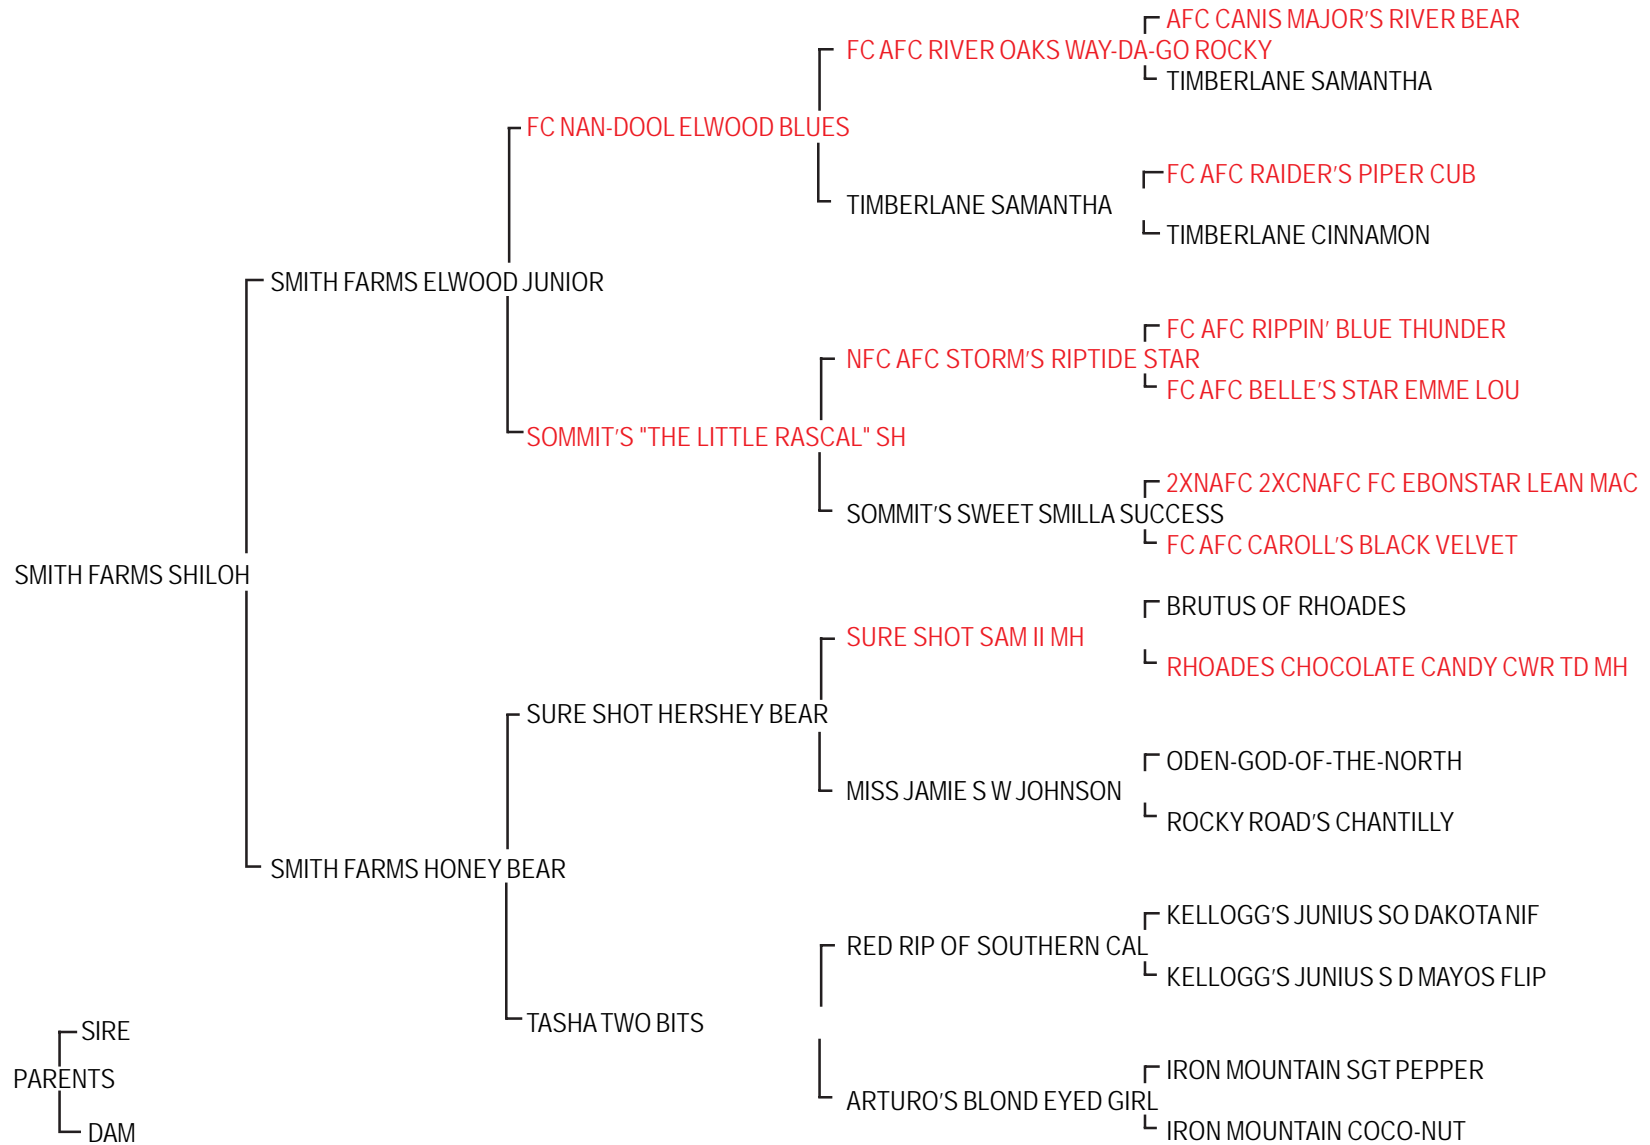

Smith Farms Shiloh

PARENTS
 └─ SIRE
 └─ DAM